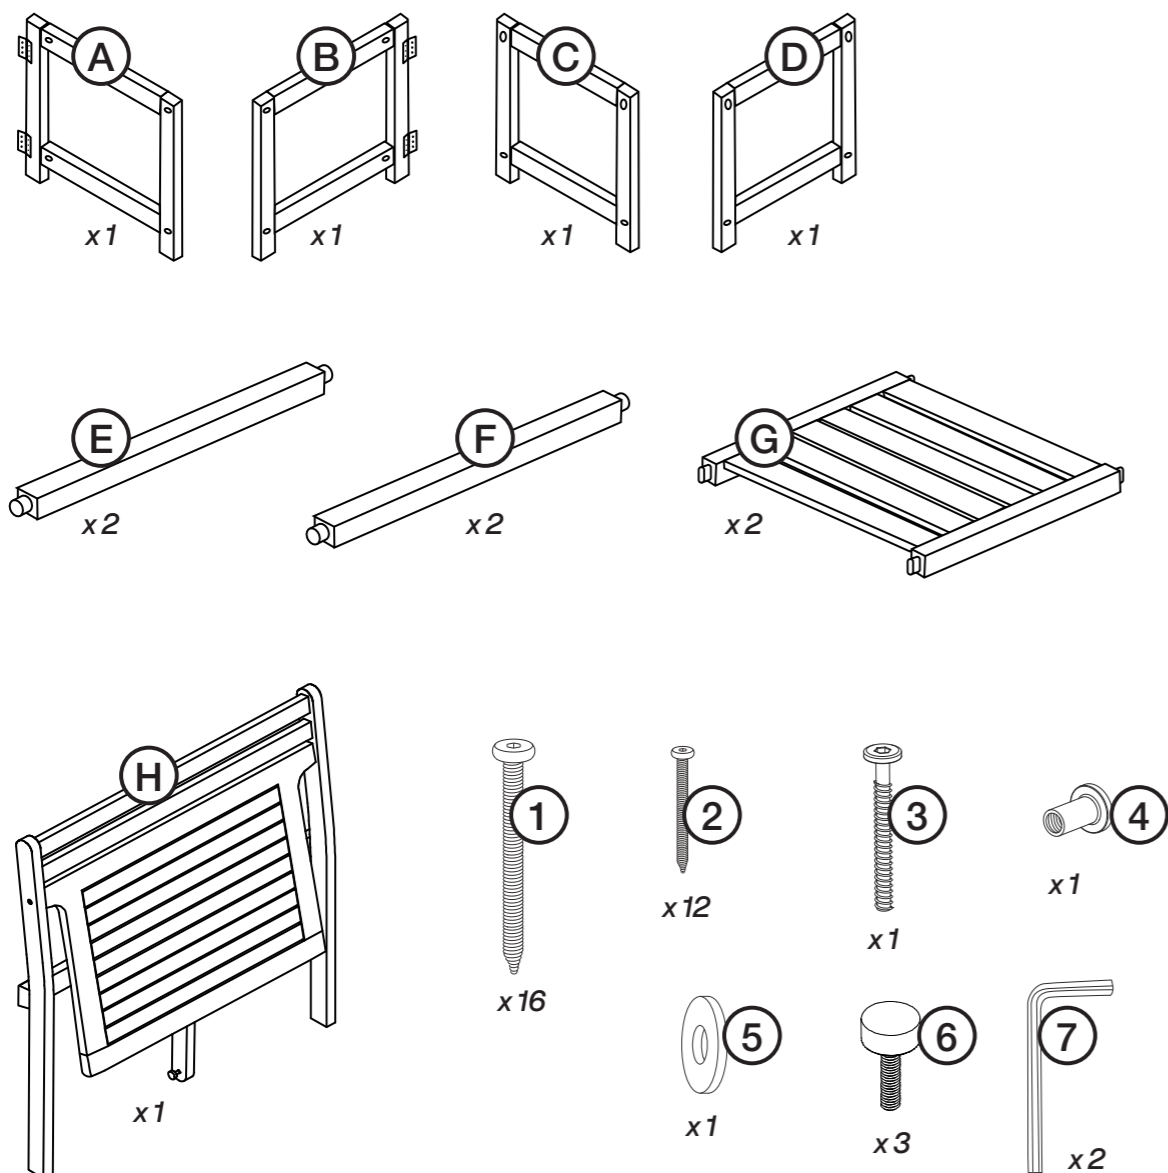

Bench/Table with stool | Bänk/Bord med pallar | Benk/Bord med stoler | Penkki/Pöytä jakkaroilla

Art.no 31-6598

Responsible disposal

Follow local ordinances when disposing of this product. If you are unsure about how to dispose of this product contact your municipality.

Avfallshandtering

När du ska göra dig av med produkten ska detta ske enligt lokala föreskrifter. Är du osäker på hur du ska gå tillväga, kontakta din kommun.

Avfallshåndtering

Når du skal kvitte deg med produktet, skal dette skje i henhold til lokale forskrifter. Er du usikker på hvordan du går fram, ta kontakt med lokale myndigheter.

Kierrättäminen

Kierrätä tuote asianmukaisesti, kun poistat sen käytöstä. Tarkempia kierrätysohjeita saat kuntasi jätehuoneesta.

Included parts | Inkluderade delar | Inkluderte deler | Mukana osat